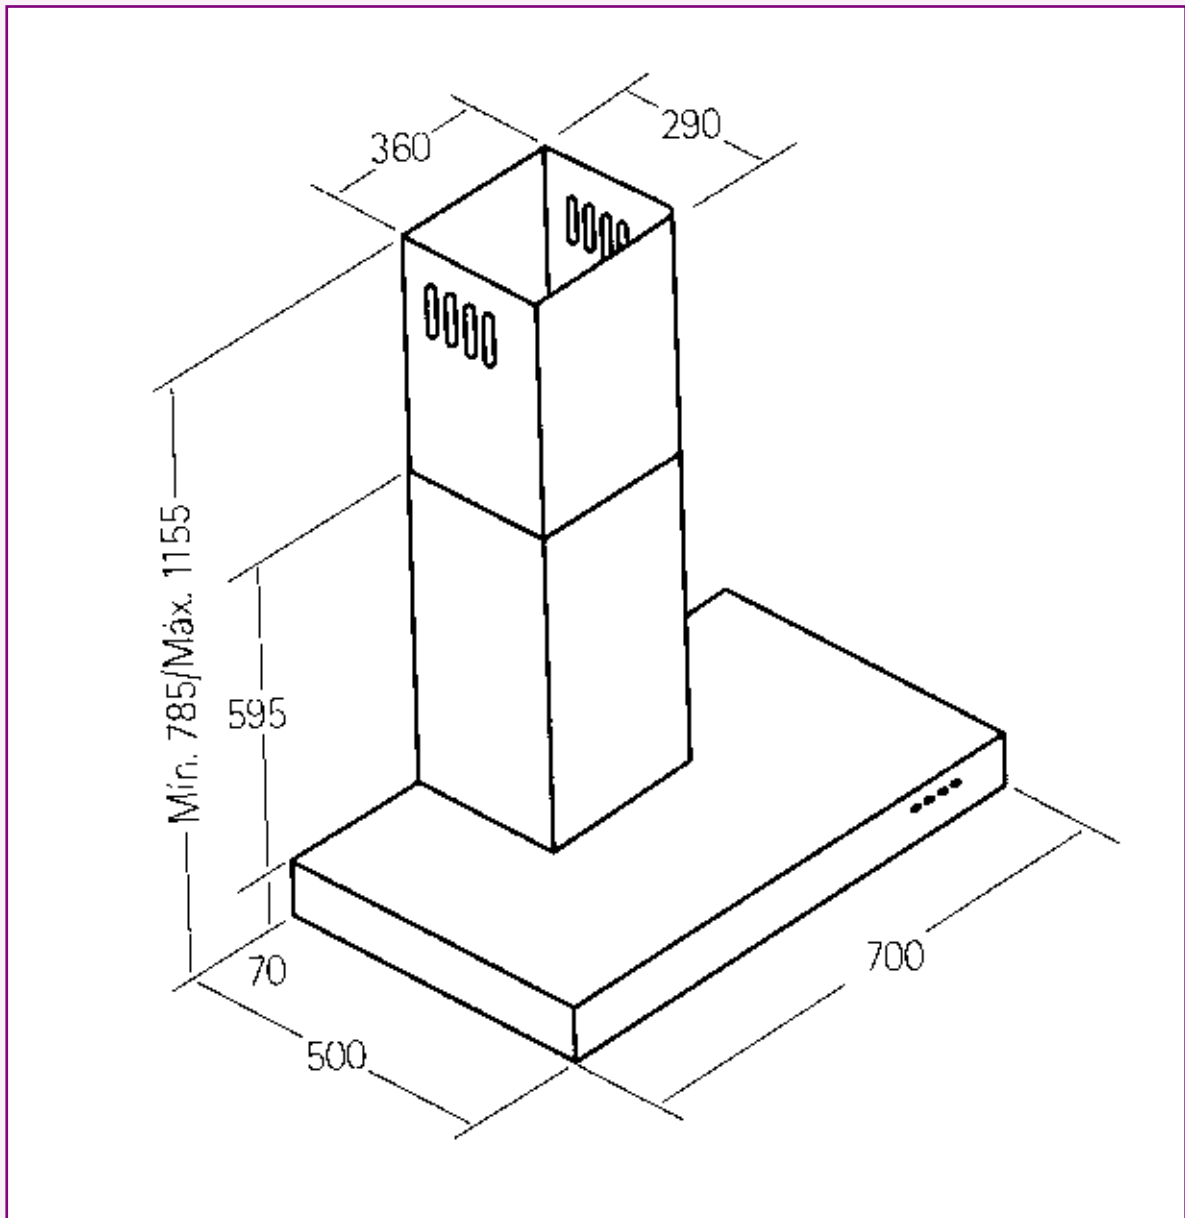

Model S

Vectaire Ltd
Lincoln Road
Cressex Business Park
High Wycombe
Bucks, HP12 3RH
Tel: +44(0)1494 522333
Fax: +44(0)1494 522337
Email: sales@vectaire.co.uk